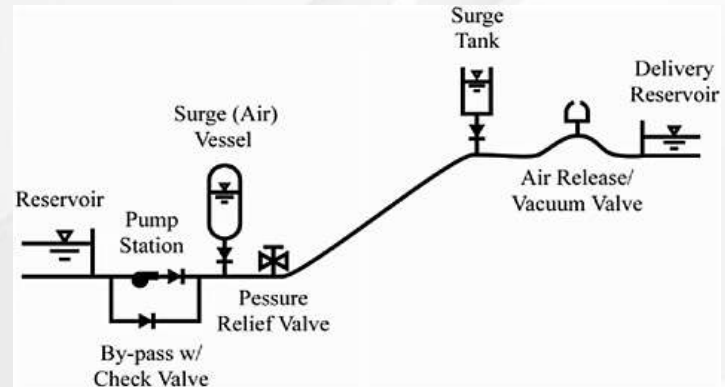

Products & Service Range

Bladder Vessel

Surge Analysis

Surge / Water Hammer Solutions

Bladder Vessel

Conventional Type Surge Protection Systems

Hydro-Pneumatic Systems

Tanks /Pressure Vessels

Pressure Vessels

Expansion Tanks

Sand Filter

HydroPhore Tank

Air Vessel 102 Cum

Product Range

Stop Log Gates

**Trash Racks
Fine Course Screens**