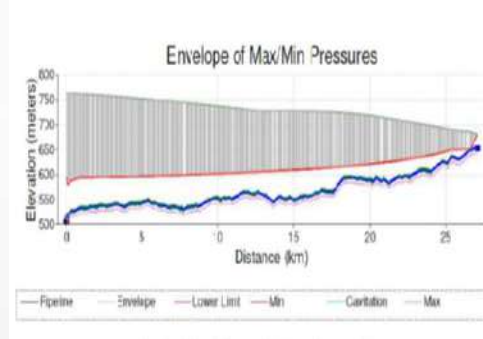

Products & Service Range

Bladder Vessel

Surge Analysis

Surge / Water Hammer Solutions

Bladder Vessel

Conventional Type Surge Protection Systems

Hydro-Pneumatic Systems

Tanks /Pressure Vessels