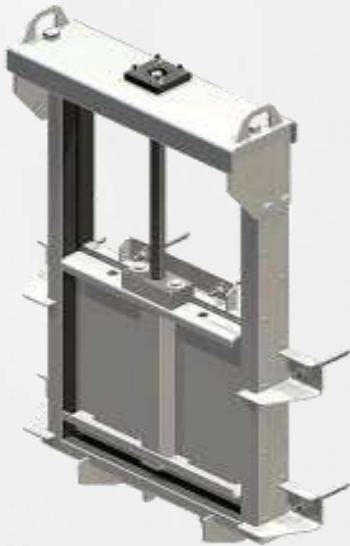

Products & Service Range

Bladder Vessel

Surge Analysis

Surge / Water Hammer Solutions

Bladder Vessel

Conventional Type Surge Protection Systems

Hydro-Pneumatic Systems

Tanks /Pressure Vessels

Pressure Vessels

Expansion Tanks

Sand Filter

HydroPhore Tank

Air Vessel 102 Cum

Product Range

Stop Log Gates

**Trash Racks
Fine Course Screens**